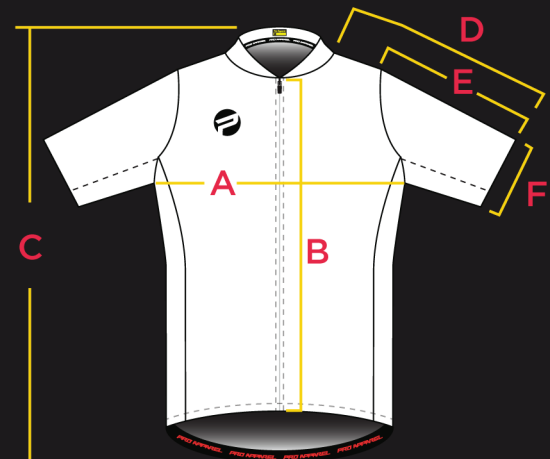

# UNISEX SIZING ROAD RACE 120KM

## UNISEX SIZING ROAD RACE 120KM

Details / Sizes	3XS	2XS	XS	S	M	L	XL	2XL	3XL	4XL	5XL	6XL	7XL
A. 1/2 CHEST	31	33	35	37	39	41	43	47	51	55	59	63	67
B. ZIPPER LENGTH	42	43.5	44.5	46	47.5	49	50	52	53	53	53	53	54
C. BACK LENGTH	55	57	59	61	63	65	67	69	71	71	72	73	74
D. SHOULDER	27.5	29	30.5	32	33.5	35	36.5	38.5	40.5	42.5	44.5	46.5	48.5
<b>SHORT SLEEVE</b>													
E. SLEEVE	23	23.5	24	24.5	25	25.5	26	26.5	27	27	27.5	28	28.5
F. CUFF	9	9.5	10	10.5	11	11.5	12	12.75	13.5	14.25	15	15.75	16.5

\* Please note that all the sizes are measured in CM  
 - Jersey cutting is **AERO RACE CUT**  
 - Measurement might be different 1-2 cm due to manual measurement, stitching error and material stretchability  
 - Size chart refers to cloth measurement, NOT body measurement  
 - **Straight sleeve only.**

# UNISEX SIZING ROAD RACE 60KM