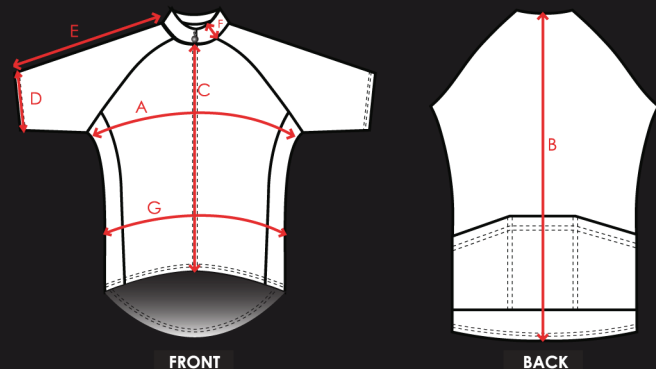

\* Please note that all the sizes are measured in CM  
 - Jersey cutting is **AERO RACE CUT**  
 - Measurement might be different 1-2 cm due to manual measurement, stitching error and material stretchability  
 - Size chart refers to cloth measurement, NOT body measurement  
 - **Straight sleeve only.**

## UNISEX SIZING FELLOWSHIP RIDE 60KM

Details/Sizes	2XS	XS	S	M	L	XL	2XL	3XL	4XL	5XL	6XL	7XL
A. Half Chest	38.5	40.5	43.5	46	48	50.5	53	55.5	58.4	60.9	63.5	65.5
B. Back Length	62	64	64	66	69	71	73	75	77	78	80	82
C. Front Length	48	52	53	54	56	58	61	63	65	66	67	68
D. Sleeve Opening	10	10	11	12	12.5	14	15	16	17	18	19	20
E. Sleeve Length	33	36	37	38	40	42	42	43	44	45	47	49
F. Collar Width	3	3	3	3	3	3	3	3	3	3	3	3
G. Waist	30	32	34	36	38	40	42	44	46	48	50	52

\* Please note that all the sizes are measured in **CM**  
 - Jersey cutting is **NORMAL RACE CUT**  
 - Measurement might be different 1-2 cm due to manual measurement, stitching error and material stretchability  
 - Size chart refers to cloth measurement, NOT body measurement