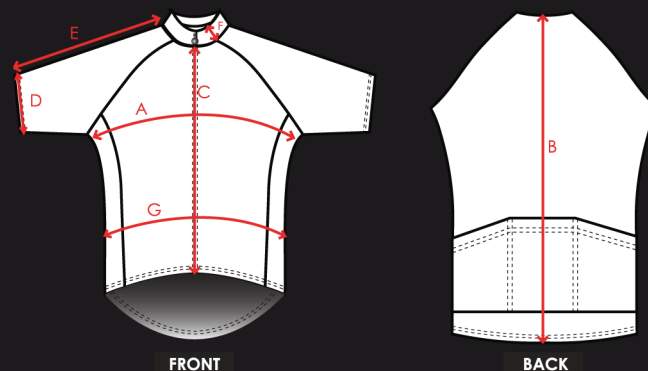

* Please note that all the sizes are measured in CM

- Jersey cutting is **AERO RACE CUT**

- Measurement might be different 1-2 cm due to manual measurement, stitching error and material stretchability

- Size chart refers to cloth measurement, NOT body measurement

- **Straight sleeve only.**

UNISEX SIZING FELLOWSHIP RIDE 60KM

UNISEX SIZING FELLOWSHIP RIDE 60KM

Details/Sizes	2XS	XS	S	M	L	XL	2XL	3XL	4XL	5XL	6XL	7XL
A. Half Chest	38.5	40.5	43.5	46	48	50.5	53	55.5	58.4	60.9	63.5	65.5
B. Back Length	62	64	64	66	69	71	73	75	77	78	80	82
C. Front Length	48	52	53	54	56	58	61	63	65	66	67	68
D. Sleeve Opening	10	10	11	12	12.5	14	15	16	17	18	19	20
E. Sleeve Length	33	36	37	38	40	42	42	43	44	45	47	49
F. Collar Width	3	3	3	3	3	3	3	3	3	3	3	3
G. Waist	30	32	34	36	38	40	42	44	46	48	50	52

* Please note that all the sizes are measured in **CM**

- Jersey cutting is **NORMAL RACE CUT**

- Measurement might be different 1-2 cm due to manual measurement, stitching error and material stretchability

- Size chart refers to cloth measurement, NOT body measurement