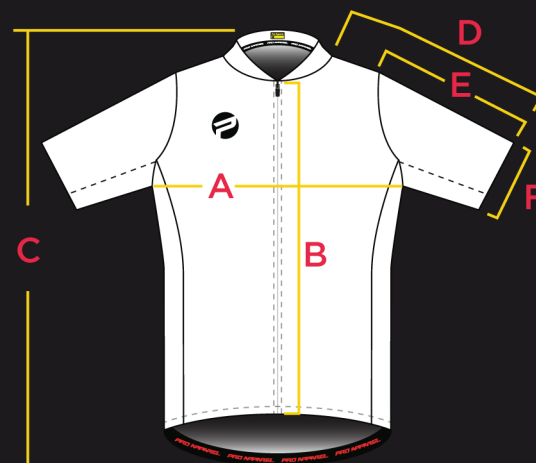

UNISEX SIZING ROAD RACE 120KM

UNISEX SIZING ROAD RACE 120KM

Details / Sizes	3XS	2XS	XS	S	M	L	XL	2XL	3XL	4XL	5XL	6XL	7XL
A. 1/2 CHEST	31	33	35	37	39	41	43	47	51	55	59	63	67
B. ZIPPER LENGTH	42	43.5	44.5	46	47.5	49	50	52	53	53	53	53	54
C. BACK LENGTH	55	57	59	61	63	65	67	69	71	71	72	73	74
D. SHOULDER	27.5	29	30.5	32	33.5	35	36.5	38.5	40.5	42.5	44.5	46.5	48.5
SHORT SLEEVE													
E. SLEEVE	23	23.5	24	24.5	25	25.5	26	26.5	27	27	27.5	28	28.5
F. CUFF	9	9.5	10	10.5	11	11.5	12	12.75	13.5	14.25	15	15.75	16.5

* Please note that all the sizes are measured in CM

- Jersey cutting is **AERO RACE CUT**

- Measurement might be different 1-2 cm due to manual measurement, stitching error and material stretchability

- Size chart refers to cloth measurement, NOT body measurement

- **Straight sleeve only.**

UNISEX SIZING FELLOWSHIP RIDE 60KM

UNISEX SIZING FELLOWSHIP RIDE 60KM

Details/Sizes	2XS	XS	S	M	L	XL	2XL	3XL	4XL	5XL	6XL	7XL
A. Half Chest	38.5	40.5	43.5	46	48	50.5	53	55.5	58.4	60.9	63.5	65.5
B. Back Length	62	64	64	66	69	71	73	75	77	78	80	82
C. Front Length	48	52	53	54	56	58	61	63	65	66	67	68
D. Sleeve Opening	10	10	11	12	12.5	14	15	16	17	18	19	20
E. Sleeve Length	33	36	37	38	40	42	42	43	44	45	47	49
F. Collar Width	3	3	3	3	3	3	3	3	3	3	3	3
G. Waist	30	32	34	36	38	40	42	44	46	48	50	52

* Please note that all the sizes are measured in **CM**

- Jersey cutting is **NORMAL RACE CUT**

- Measurement might be different 1-2 cm due to manual measurement, stitching error and material stretchability